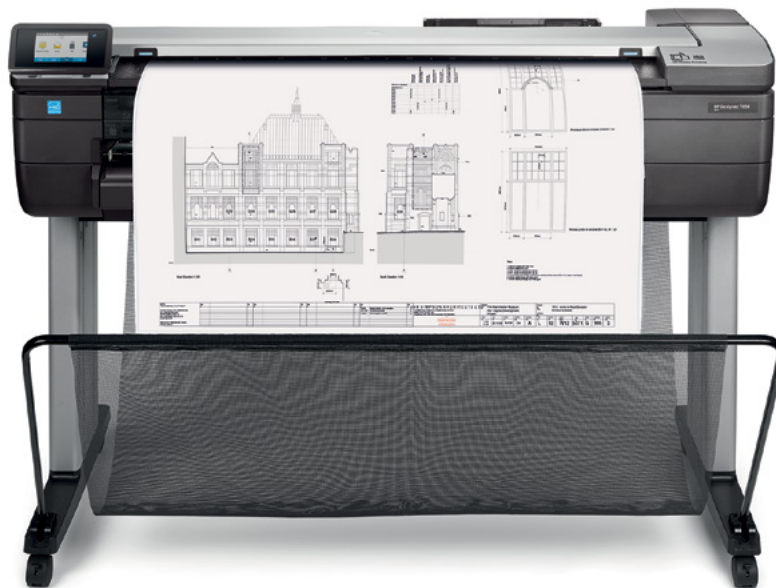

HP DesignJet T830 Multifunction Printer

Multifunction reinvented—built-in scanner at an unbeatable price¹

Print, scan, copy, and share—robust, compact 36-inch Wi-Fi MFP for office and construction

ROBUST—Damage-resistant for offices and job sites

CONVENIENT—Easy operation helps users save time

- Complete tasks intuitively—almost 3 times faster vs other devices³—one touchscreen works like a smartphone
- Cut waste by 50%—print at half scale with automatic sheet feeder/tray; cut extra work, waste of wide rolls⁴
- No LAN needed—move this MFP any time, any place your Wi-Fi signal can reach with wireless connectivity⁵

COLLABORATION—Mobile print/scan for team sharing

- Use integrated scanning to capture and share feedback, enable archiving, and more
- The printer creates its own Wi-Fi network for easy connectivity with Wi-Fi Direct
- Conveniently scan, share, print right from your smartphone or tablet;⁵ enjoy a smartphone-like experience
- Manage scans from your mobile device with the HP AiO Printer Remote app,⁶ enabled by HP Mobile Printing

For more information, please visit
hp.com/go/designjetT830

¹ Based on 36-inch Wi-Fi integrated MFPs available in the market as of September, 2015.

² The HP DesignJet T830 Multifunction Printer is the most compact 36-inch device performing large-format print/scan/copy functions and is at least half the size (without the legs) based on H x W x L specifications published as of September, 2015.